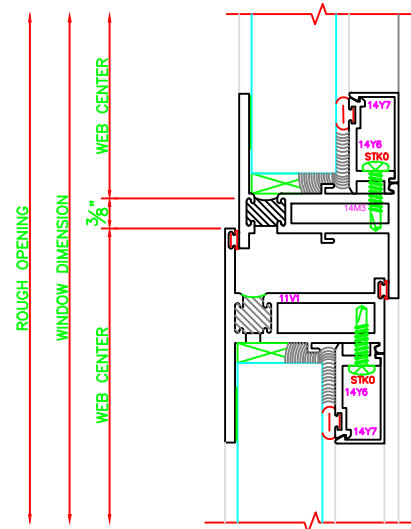

400	JAMB
	2701
	IMPACT SYSTEM

402	JAMB
	2701
	IMPACT SYSTEM

100	HEAD
	2701
	IMPACT SYSTEM

500	MTG. RAIL
	2701
	IMPACT SYSTEM

FRASE NOTE
 DRAFTSPERSON NOTE:
 IF YOU ARE USING THIS
 DETAIL FOR D.O.D. OR BLAST
 IN LIEU OF IMPACT, USE
 THE STANDARD P.O. CAM
 HANDLE SHOWN BELOW.

203	SILL
	2701
	IMPACT SYSTEM