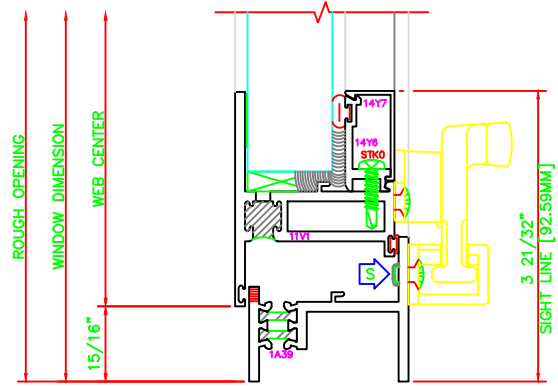

400	JAMB
	2701
	IMPACT SYSTEM

402	JAMB
	2701
	IMPACT SYSTEM

100	HEAD
	2701
	IMPACT SYSTEM

500	MTG. RAIL
	2701
	IMPACT SYSTEM

FRASE NOTE
 DRAFTSPERSON NOTE:
 IF YOU ARE USING THIS
 DETAIL FOR D.O.D. OR BLAST
 IN LIEU OF IMPACT, USE
 THE STANDARD P.O. CAM
 HANDLE SHOWN BELOW.

203	SILL
	2701
	IMPACT SYSTEM