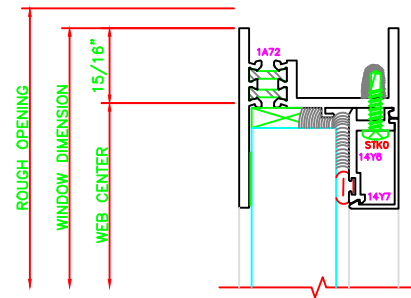

400	JAMB
	2701
	IMPACT SYSTEM

402	JAMB
	2701
	IMPACT SYSTEM

100	HEAD
	2701
	IMPACT SYSTEM

500	MTG. RAIL
	2701
	IMPACT SYSTEM

FRASE NOTE
 DRAFTSPERSON NOTE:
 IF YOU ARE USING THIS
 DETAIL FOR D.O.D. OR BLAST
 IN LIEU OF IMPACT, USE
 THE STANDARD P.O. CAM
 HANDLE SHOWN BELOW.

203	SILL
	2701
	IMPACT SYSTEM