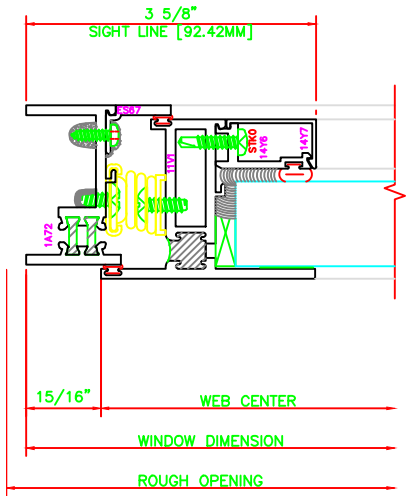

400	JAMB
	2701
	IMPACT SYSTEM

402	JAMB
	2701
	IMPACT SYSTEM

100	HEAD
	2701
	IMPACT SYSTEM

500	MTG. RAIL
	2701
	IMPACT SYSTEM

FRASE NOTE
 DRAFTSPERSON NOTE:
 IF YOU ARE USING THIS
 DETAIL FOR D.O.D. OR BLAST
 IN LIEU OF IMPACT, USE
 THE STANDARD P.O. CAM
 HANDLE SHOWN BELOW.

203	SILL
	2701
	IMPACT SYSTEM