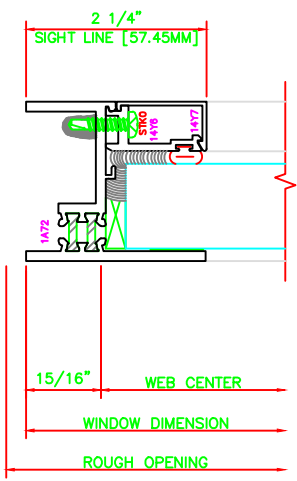

400	JAMB
	2701
	IMPACT SYSTEM

402	JAMB
	2701
	IMPACT SYSTEM

100	HEAD
	2701
	IMPACT SYSTEM

500	MTG. RAIL
	2701
	IMPACT SYSTEM

FRASE NOTE
 DRAFTSPERSON NOTE:
 IF YOU ARE USING THIS
 DETAIL FOR D.O.D. OR BLAST
 IN LIEU OF IMPACT, USE
 THE STANDARD P.O. CAM
 HANDLE SHOWN BELOW.

203	SILL
	2701
	IMPACT SYSTEM